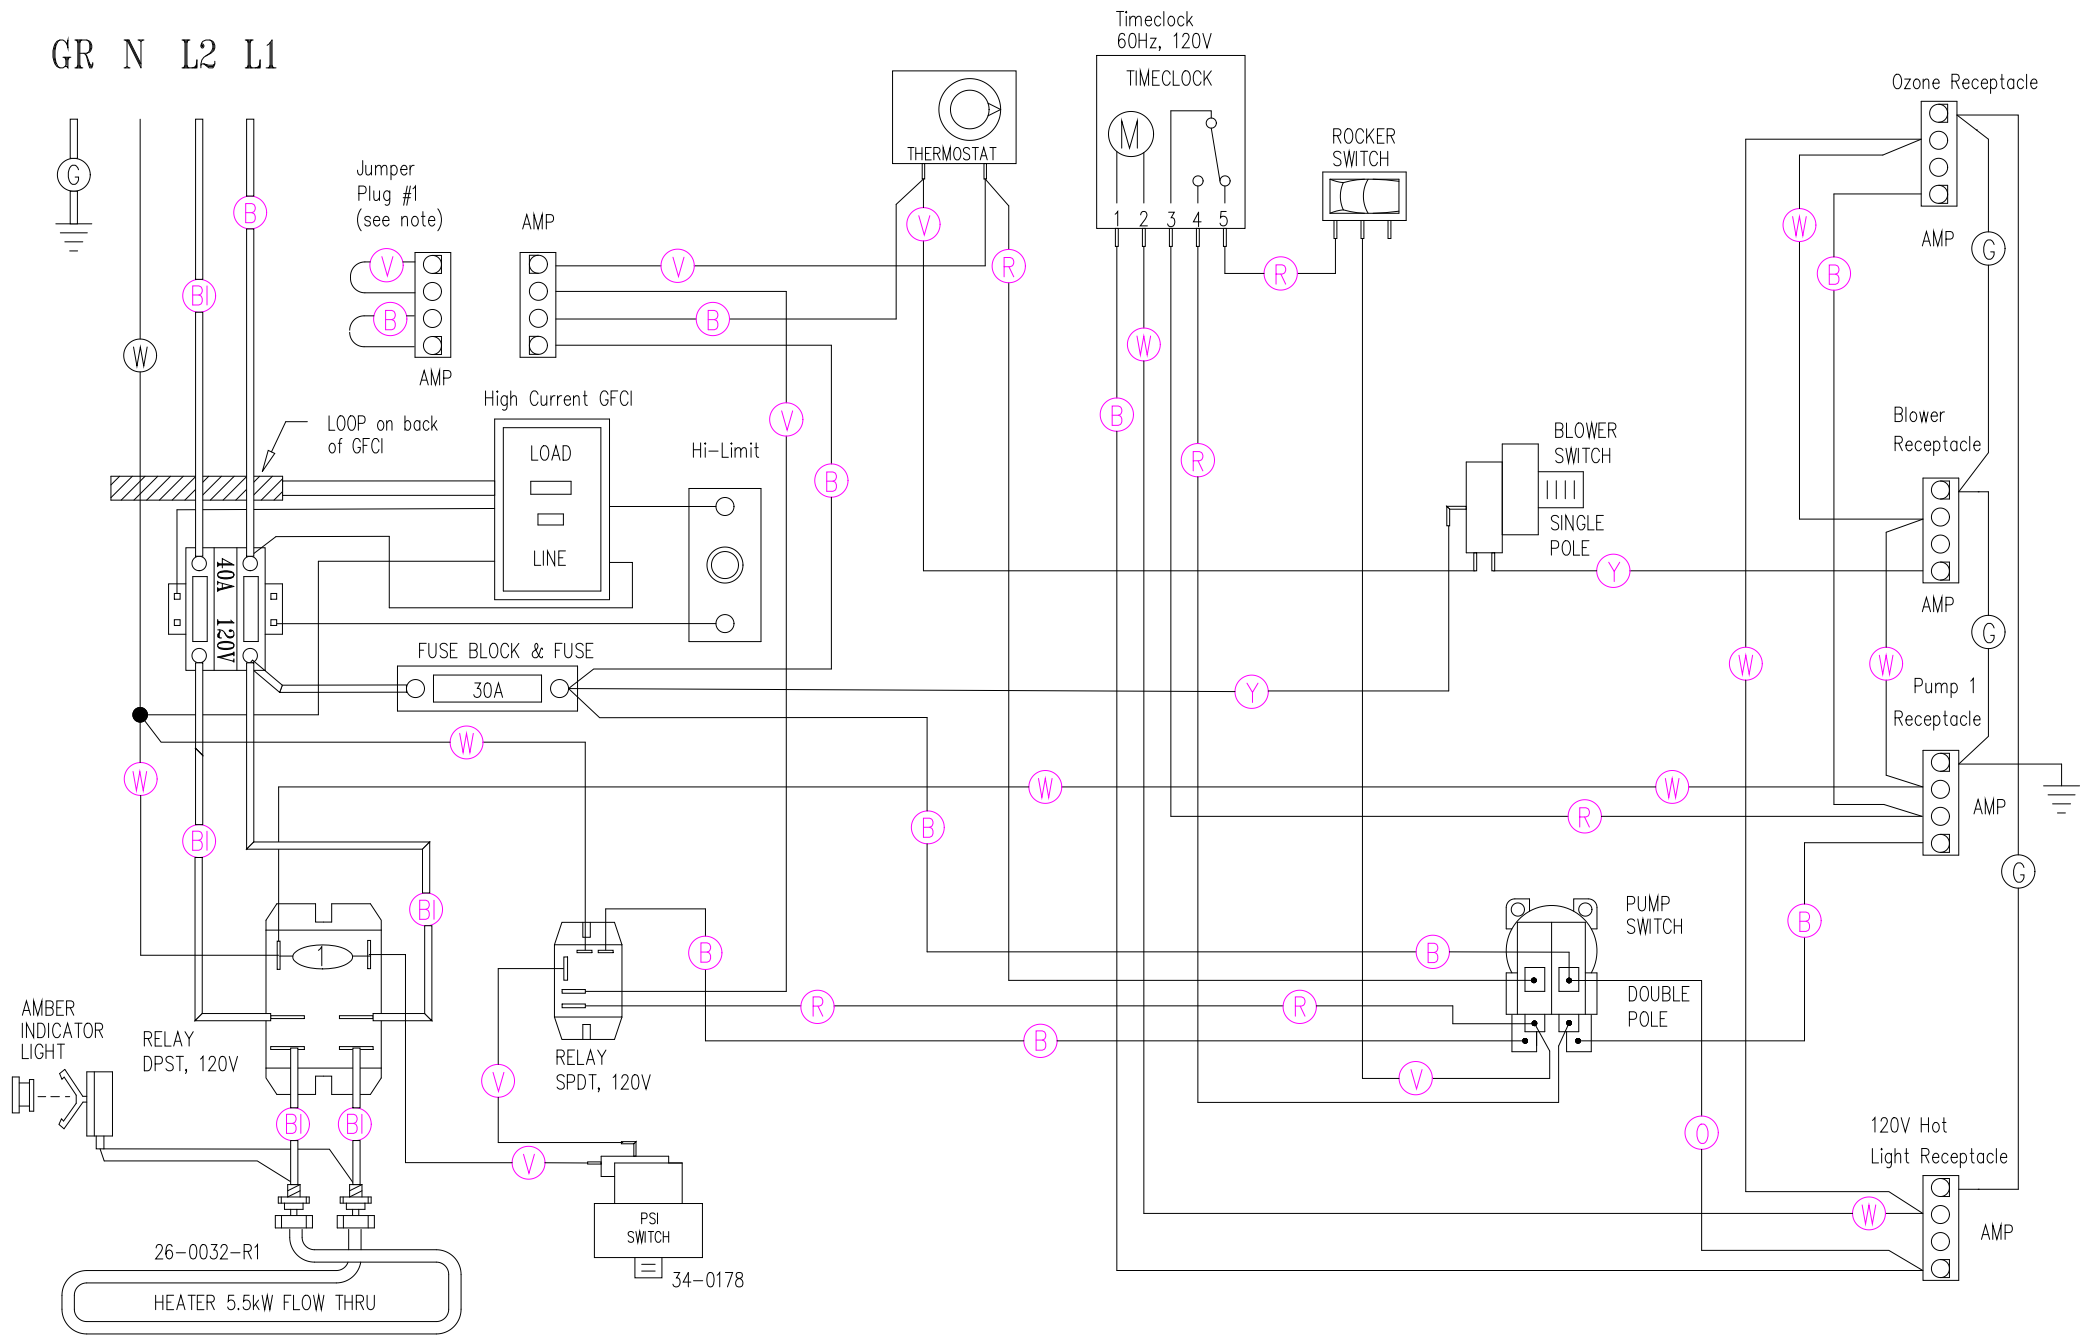

GR N L2 L1

HYDRO-QUIP
CORONA, CA 909.273.7575

Manufacture Notes: ① ON RELAY INDICATES CAPACITOR.

Dwg. No.
101TH-BDKQ

Drawn
BH

Rev
3

Wire Color Code

NOTE: Jumper Plug #1 This unit is wired for 240v, 40amp system. Remove jumper plug #1 for 120v, 20amp system.

Date
06.13.01

B - Black
Br - Brown
R - Red
O - Orange
Y - Yellow
G - Green
Bl - Blue
V - Violet
W - White
Gr - Grey

Diagram No.
1150